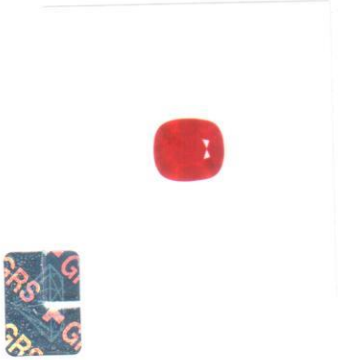

**GEMSTONE REPORT**  
**EDELSTEINBERICHT**  
**RAPPORT DE PIERRE PRÉCIEUSE**

No. GRS2018-030275  
Date 5th March 2018  
Object One faceted gemstone  
Identification Natural Ruby

Weight 3.18 ct  
Dimensions 9.12 x 8.00 x 4.47 (mm)  
Cut brilliant/step (4)  
Shape cushion  
Color vivid red \*  
Comment No indication of thermal treatment  
\* Special comment see appendix

### RAPPORT DE PIERRE PRÉCIEUSE

No. GRS2018-030274  
Date 5th March 2018  
Object One faceted gemstone  
Identification Natural Ruby

Weight 3.28 ct  
Dimensions 9.12 x 8.01 x 4.59 (mm)  
Cut brilliant/step (4)  
Shape cushion  
Color vivid red \*  
Comment No indication of thermal treatment  
\* Special comment see appendix