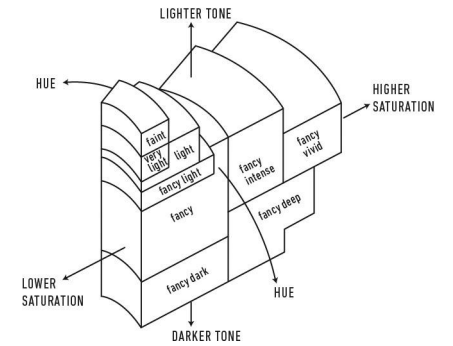

GIA COLORED DIAMOND REPORT

February 03, 2014  
Report Type ..... Identification and Origin Report  
GIA Report Number ..... 2151907655  
Shape and Cutting Style ..... Cut-Cornered Rectangular  
Step Cut  
Measurements ..... 17.73 x 16.35 x 11.63 mm  
Carat Weight ..... 29.71 carat  
Color Grade ..... Fancy Black  
Color Origin ..... Natural  
Color Distribution ..... Even

ADDITIONAL INFORMATION

GIA COLORED  
DIAMOND  
SCALE

Illustration of GIA fancy color grade interrelationships

The results documented in this report refer only to the diamond described, and were obtained using the techniques and equipment used by GIA at the time of examination. This report is not a guarantee or valuation. For additional information and important limitations and disclaimers, please see [www.gia.edu/terms](http://www.gia.edu/terms) or call +1 800 421 7250 or +1 760 603 4500. ©2014 Gemological Institute of America, Inc.