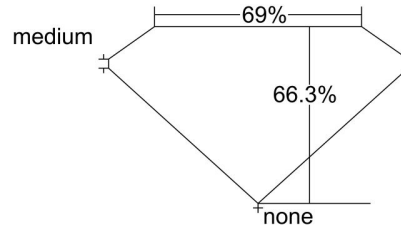

GIA NATURAL DIAMOND GRADING REPORT

February 27, 2019  
 GIA Report Number ..... 1329121212  
 Shape and Cutting Style ..... Emerald Cut  
 Measurements ..... 9.86 x 7.18 x 4.76 mm

GRADING RESULTS

Carat Weight ..... 3.03 carat  
 Color Grade ..... G  
 Clarity Grade ..... VVS2

PROPORTIONS

Profile not to actual proportions

CLARITY CHARACTERISTICS

KEY TO SYMBOLS\*

-  Needle
-  Feather

\* Red symbols denote internal characteristics (inclusions). Green or black symbols denote external characteristics (blemishes). Diagram is an approximate representation of the diamond, and symbols shown indicate type, position, and approximate size of clarity characteristics. All clarity characteristics may not be shown. Details of finish are not shown.