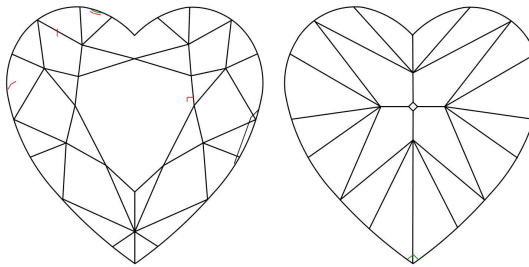

GIA COLORED DIAMOND REPORT

March 12, 2018
 Report Type Grading Report
 GIA Report Number 5191146828
 Shape and Cutting Style Heart Modified Brilliant
 Measurements 6.03 x 6.54 x 3.27 mm

Carat Weight 1.00 carat
 Color Grade Fancy Intense Yellow
 Color Origin Natural
 Color Distribution Even
 Clarity Grade VS1
 Proportions:

Profile not to actual proportions

Polish Excellent
 Symmetry Very Good
 Fluorescence None
 Inscription(s): GIA 5191146828

Comments: Surface graining is not shown.

ADDITIONAL INFORMATION

CLARITY CHARACTERISTICS

KEY TO SYMBOLS*

- Feather
- Indented Natural
- Natural
- Extra Facet

* Red symbols denote internal characteristics (inclusions). Green or black symbols denote external characteristics (blemishes). Diagram is an approximate representation of the diamond, and symbols shown indicate type, position, and approximate size of clarity characteristics. All clarity characteristics may not be shown. Details of finish are not shown.