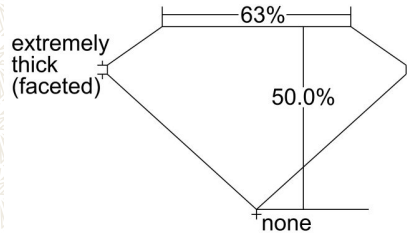

GIA COLORED DIAMOND REPORT

March 12, 2018
 Report Type Grading Report
 GIA Report Number 5191146828
 Shape and Cutting Style Heart Modified Brilliant
 Measurements 6.03 x 6.54 x 3.27 mm

Carat Weight 1.00 carat
 Color Grade Fancy Intense Yellow
 Color Origin Natural
 Color Distribution Even
 Clarity Grade VS1
 Proportions:

Profile not to actual proportions

Polish Excellent
 Symmetry Very Good
 Fluorescence None
 Inscription(s): GIA 5191146828

Comments: Surface graining is not shown.

ADDITIONAL INFORMATION

CLARITY CHARACTERISTICS

KEY TO SYMBOLS*

- Feather
- Indented Natural
- Natural
- Extra Facet

* Red symbols denote internal characteristics (inclusions). Green or black symbols denote external characteristics (blemishes). Diagram is an approximate representation of the diamond, and symbols shown indicate type, position, and approximate size of clarity characteristics. All clarity characteristics may not be shown. Details of finish are not shown.