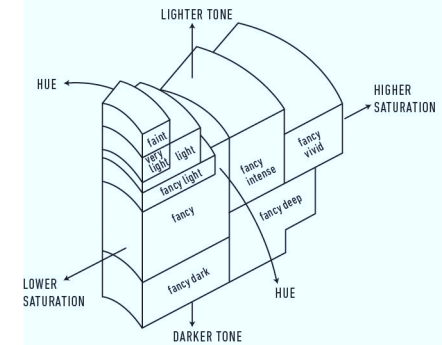

Polish ..... Very Good  
 Symmetry ..... Good  
 Fluorescence ..... None

Comments: Patches of color are not shown. Additional extra facets are not shown.

ADDITIONAL INFORMATION

CLARITY CHARACTERISTICS

KEY TO SYMBOLS\*

-  Feather
-  Extra Facet
-  Cloud
-  Indented Natural
-  Natural

\* Red symbols denote internal characteristics (inclusions). Green or black symbols denote external characteristics (blemishes). Diagram is an approximate representation of the diamond, and symbols shown indicate type, position, and approximate size of clarity characteristics. All clarity characteristics may not be shown. Details of finish are not shown.

GIA COLORED DIAMOND SCALE

Illustration of GIA fancy color grade interrelationships

GIA CLARITY SCALE

VERY VERY SLIGHTLY INCLUDED	FLAWLESS
	INTERNALLY FLAWLESS
VERY SLIGHTLY INCLUDED	VVS <sub>1</sub>
	VVS <sub>2</sub>
SLIGHTLY INCLUDED	VS <sub>1</sub>
	VS <sub>2</sub>
INCLUDED	SI <sub>1</sub>
	SI <sub>2</sub>
	I <sub>1</sub>
INCLUDED	I <sub>2</sub>
	I <sub>3</sub>