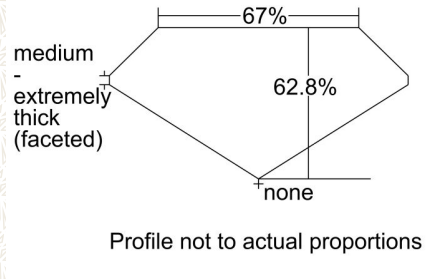

GIA COLORED DIAMOND REPORT

July 22, 2014  
 Report Type ..... Grading Report  
 GIA Report Number ..... 5161430482  
 Shape and Cutting Style ..... Cushion Modified Brilliant  
 Measurements ..... 7.81 x 7.59 x 4.77 mm  
  
 Carat Weight ..... 2.60 carat  
 Color Grade ..... Fancy Vivid Yellow  
 Color Origin ..... Natural  
 Color Distribution ..... Even  
 Clarity Grade ..... VS1  
 Proportions:

Polish ..... Very Good  
 Symmetry ..... Good  
 Fluorescence ..... None

Comments: Patches of color are not shown. Additional extra facets are not shown.

ADDITIONAL INFORMATION

CLARITY CHARACTERISTICS

KEY TO SYMBOLS\*

-  Feather
-  Extra Facet
-  Cloud
-  Indented Natural
-  Natural

\* Red symbols denote internal characteristics (inclusions). Green or black symbols denote external characteristics (blemishes). Diagram is an approximate representation of the diamond, and symbols shown indicate type, position, and approximate size of clarity characteristics. All clarity characteristics may not be shown. Details of finish are not shown.