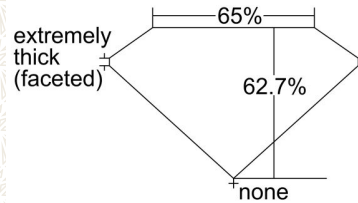

GIA NATURAL COLORED DIAMOND REPORT

February 03, 2021  
 Report Type ..... Grading Report  
 GIA Report Number ..... 7371273244  
 Shape and Cutting Style ..... Pear Modified Brilliant  
 Measurements ..... 6.87 x 4.11 x 2.57 mm

Carat Weight ..... 0.53 carat  
 Color Grade ..... Light Pink  
 Color Origin ..... Natural  
 Color Distribution ..... Not Applicable  
 Clarity Grade ..... SI1  
 Proportions:

Profile not to actual proportions

Polish ..... Very Good  
 Symmetry ..... Very Good  
 Fluorescence ..... None  
 Inscription(s): GIA 7371273244

Comments: Internal graining is not shown. Surface graining is not shown.

ADDITIONAL INFORMATION