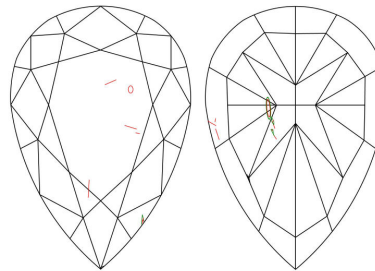

Carat Weight ..... 0.53 carat  
 Color Grade ..... Light Pink  
 Color Origin ..... Natural  
 Color Distribution ..... Not Applicable  
 Clarity Grade ..... SI1  
 Proportions:

Profile not to actual proportions

Polish ..... Very Good  
 Symmetry ..... Very Good  
 Fluorescence ..... None  
 Inscription(s): GIA 7371273244

Comments: Internal graining is not shown. Surface graining is not shown.

ADDITIONAL INFORMATION

**GIA COLORED DIAMOND SCALE**

**GIA CLARITY SCALE**

FLAWLESS
INTERNALLY FLAWLESS
VVS <sub>1</sub>
VVS <sub>2</sub>
VS <sub>1</sub>
VS <sub>2</sub>
SI <sub>1</sub>
SI <sub>2</sub>
I <sub>1</sub>
I <sub>2</sub>
I <sub>3</sub>

Illustration of GIA fancy color grade interrelationships

CLARITY CHARACTERISTICS

KEY TO SYMBOLS\*

- Feather
- Crystal
- Needle
- Knot
- Cavity
- Extra Facet

\* Red symbols denote internal characteristics (inclusions). Green or black symbols denote external characteristics (blemishes). Diagram is an approximate representation of the diamond, and symbols shown indicate type, position, and approximate size of clarity characteristics. All clarity characteristics may not be shown. Details of finish are not shown.