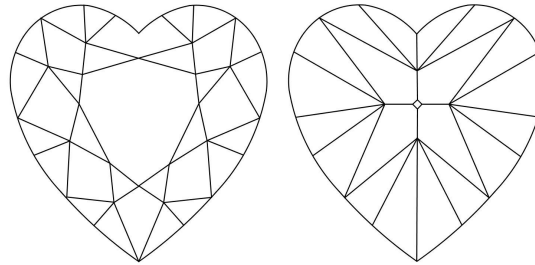

GIA NATURAL DIAMOND GRADING REPORT

October 05, 2021
 GIA Report Number 5212845512
 Shape and Cutting Style Heart Brilliant
 Measurements 11.18 x 12.58 x 5.39 mm

GRADING RESULTS

Carat Weight 5.01 carat
 Color Grade F
 Clarity Grade Flawless

ADDITIONAL GRADING INFORMATION

Polish Excellent
 Symmetry Excellent
 Fluorescence None
 Inscription(s): GIA 5212845512
 Comments: .

PROPORTIONS

Profile not to actual proportions

CLARITY CHARACTERISTICS

GRADING SCALES