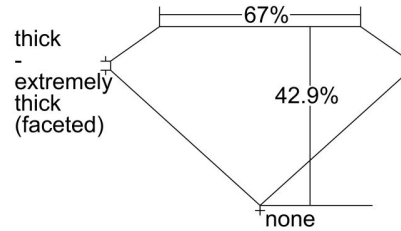

GIA NATURAL DIAMOND GRADING REPORT

October 05, 2021
 GIA Report Number 5212845512
 Shape and Cutting Style Heart Brilliant
 Measurements 11.18 x 12.58 x 5.39 mm

GRADING RESULTS

Carat Weight 5.01 carat
 Color Grade F
 Clarity Grade Flawless

ADDITIONAL GRADING INFORMATION

Polish Excellent
 Symmetry Excellent
 Fluorescence None
 Inscription(s): GIA 5212845512
 Comments: .

PROPORTIONS

Profile not to actual proportions

CLARITY CHARACTERISTICS

GRADING SCALES