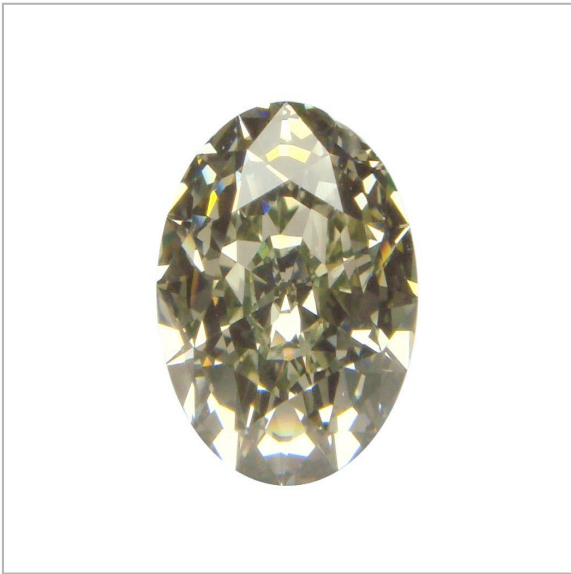

1.54 Carat, Fancy Gray Yellowish Green Diamond, Round shape, VS2 Clarity, GIA Certified, 16892891

## Product Details

---

Display color	Fancy Gray Yellowish Green
Shape	Round
Weight	1.5400
Clarity	VS2
Fluor.	Faint
Polish	Very Good
Symmetry	Good
Measurements	7.32x7.36x4.25

Cut	No
Certificate	GIA
Certificate	# 16892891