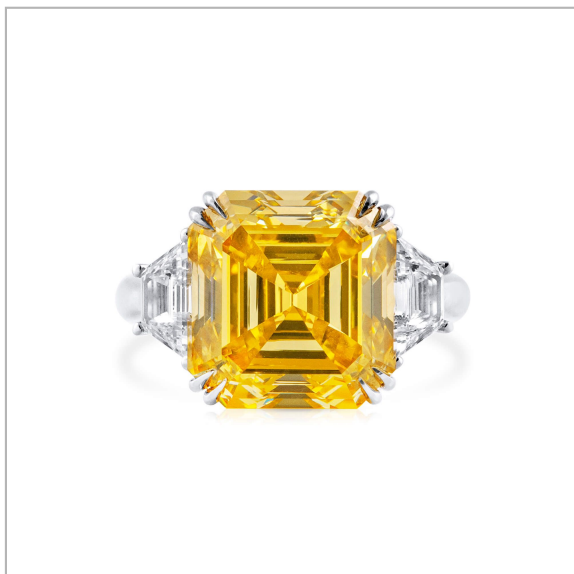

Fancy Deep Yellow Diamond Ring, 10.88 Ct. (11.90 Ct. TW), Asscher shape, GIA Certified, 14690476

Product Details

Display color	Fancy Deep Yellow
Shape	Asscher
Weight (main stone)	10.8800
Side Stones Weight (ct.)	1.0200
Center Quantity	1
Clarity	VVS1

Gold Weight (g)	5.50
Gold Type	18K White
Certificate	GIA
Certificate	# 14690476

Verify online Certificate