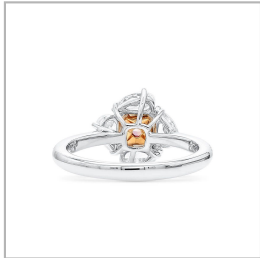

# Very Light Pink Diamond Ring, 0.40 Ct. (1.35 Ct. TW), Radiant shape, GIA Certified, 1333290985

## Product Details

Display color	Very Light Pink
Shape	Radiant
Weight (main stone)	0.4000
Side Stones Weight (ct.)	0.9500
Center Quantity	1
Clarity	SI1

Gold Weight (g)	3.19
Gold Type	18K White & Rose
Certificate	GIA
Certificate	# 1333290985