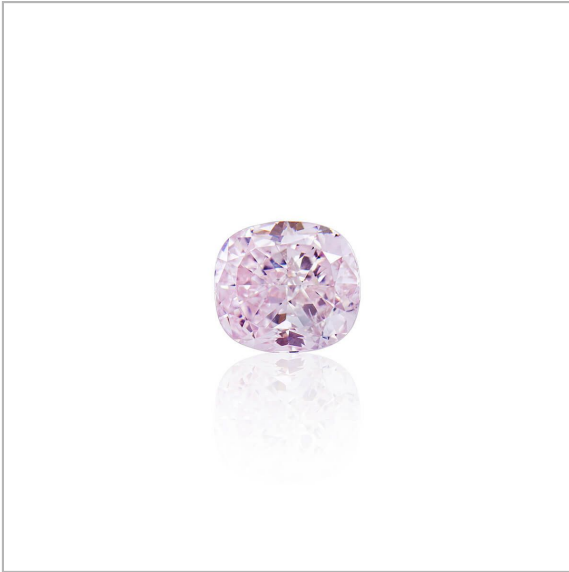

## 2.02 Carat, Fancy Light Pink Diamond, Cushion shape, SI1 Clarity, GIA Certified, 6204299274

### Product Details

Display color	Fancy Light Pink
Shape	Cushion
Weight	2.0200
Clarity	SI1
Fluor.	None
Polish	Very Good
Symmetry	Good
Measurements	7.00x6.85x4.49

Cut	None
Certificate	GIA
Certificate	# 6204299274