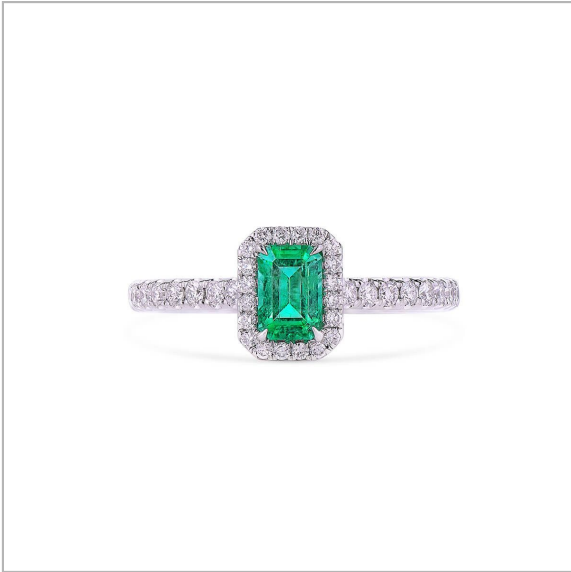

Natural Green Emerald Ring, 0.49 Ct. (0.85 Ct. TW)

Product Details

Stone Type	Emerald
Display color	Green
Shape	Radiant
Weight (main stone)	0.4900
Side Stones Weight (ct.)	0.3600
Center Quantity	1
Origin	No
Heat	No

Gold Weight (g)	2.87
Gold Type	18K White
Clarity	No