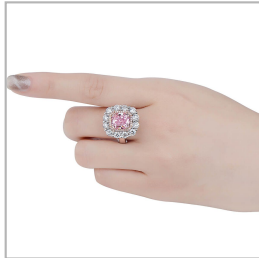

# Very Light Pink Diamond Ring, 4.20 Ct. (6.71 Ct. TW), Radiant shape, GIA Certified, 2205652558

## Product Details

Display color	Very Light Pink
Shape	Radiant
Weight (main stone)	4.2000
Side Stones Weight (ct.)	2.5100
Center Quantity	1
Clarity	IF

Gold Weight (g)	0.00
Certificate	GIA
Certificate	# 2205652558