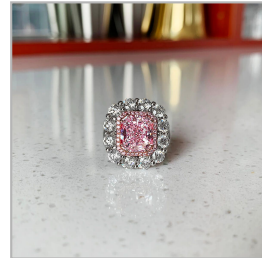

# Very Light Pink Diamond Ring, 4.20 Ct. (6.71 Ct. TW), Radiant shape, GIA Certified, 2205652558

## Product Details

Display color	Very Light Pink
Shape	Radiant
Weight (main stone)	4.2000
Side Stones Weight (ct.)	2.5100
Center Quantity	1
Clarity	IF

Gold Weight (g)	0.00
Certificate	GIA
Certificate	# 2205652558