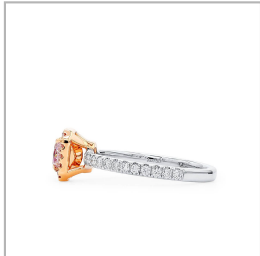

Light Pink Diamond Ring, 0.61 Ct. (1.02 Ct. TW), Radiant shape, GIA Certified, 1279940540

Product Details

Display color	Light Pink
Shape	Radiant
Weight (main stone)	0.6100
Side Stones Weight (ct.)	0.4100
Center Quantity	1
Clarity	SI2