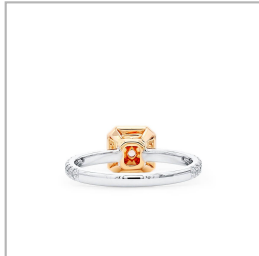

Light Pink Diamond Ring, 0.61 Ct. (1.02 Ct. TW), Radiant shape, GIA Certified, 1279940540

Product Details

Display color	Light Pink
Shape	Radiant
Weight (main stone)	0.6100
Side Stones Weight (ct.)	0.4100
Center Quantity	1
Clarity	SI2