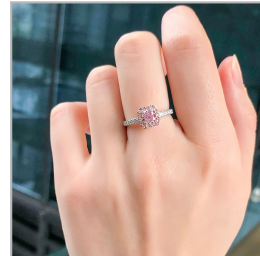

Light Pink Diamond Ring, 0.61 Ct. (1.02 Ct. TW), Radiant shape, GIA Certified, 1279940540

Product Details

Display color	Light Pink
Shape	Radiant
Weight (main stone)	0.6100
Side Stones Weight (ct.)	0.4100
Center Quantity	1
Clarity	SI2