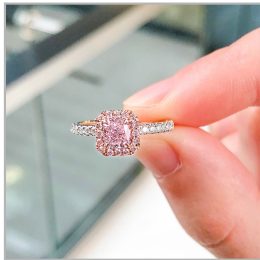

Light Pink Diamond Ring, 0.61 Ct. (1.02 Ct. TW), Radiant shape, GIA Certified, 1279940540

Product Details

Display color	Light Pink
Shape	Radiant
Weight (main stone)	0.6100
Side Stones Weight (ct.)	0.4100
Center Quantity	1
Clarity	SI2