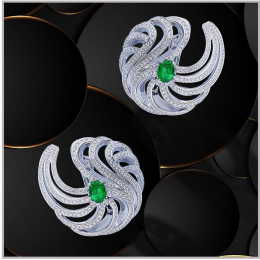

## Natural Green Emerald Earrings, 1.23 Ct. (3.54 Ct. TW)

## Product Details

Stone Type	Emerald
Display color	Green
Shape	Oval
Weight (main stone)	1.2300
Side Stones Weight (ct.)	2.3100
Center Quantity	2
Origin	No
Heat	No

Gold Weight (g)	24.82
Clarity	No