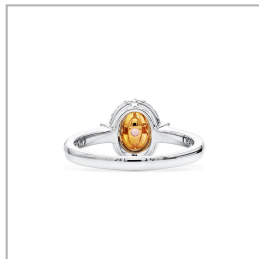

# Light Pink Diamond Ring, 0.71 Ct. (0.99 Ct. TW), Oval shape, GIA Certified, 6345151382

## Product Details

Display color	Light Pink
Shape	Oval
Weight (main stone)	0.7100
Side Stones Weight (ct.)	0.2800
Center Quantity	1
Clarity	VS2

Gold Weight (g)	3.33
Gold Type	18K White
Certificate	GIA
Certificate	# 6345151382