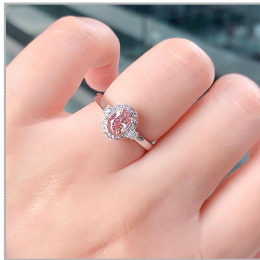

# Light Pink Diamond Ring, 0.71 Ct. (0.99 Ct. TW), Oval shape, GIA Certified, 6345151382

## Product Details

Display color	Light Pink
Shape	Oval
Weight (main stone)	0.7100
Side Stones Weight (ct.)	0.2800
Center Quantity	1
Clarity	VS2

Gold Weight (g)	3.33
Gold Type	18K White
Certificate	GIA
Certificate	# 6345151382