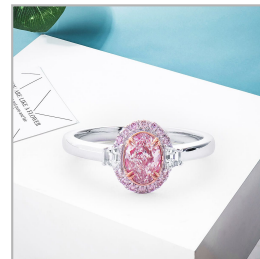

# Light Pink Diamond Ring, 0.71 Ct. (0.99 Ct. TW), Oval shape, GIA Certified, 6345151382

## Product Details

Display color	Light Pink
Shape	Oval
Weight (main stone)	0.7100
Side Stones Weight (ct.)	0.2800
Center Quantity	1
Clarity	VS2

Gold Weight (g)	3.33
Gold Type	18K White
Certificate	GIA
Certificate	# 6345151382