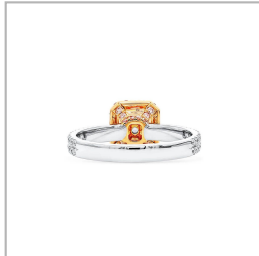

Very Light Blue Diamond Ring, 0.82 Ct. (1.35 Ct. TW), Radiant shape, GIA Certified, 2201747654

Product Details

Display color	Very Light Blue
Shape	Radiant
Weight (main stone)	0.8200
Side Stones Weight (ct.)	0.5300
Center Quantity	1
Clarity	VVS1

Gold Weight (g)	3.38
Gold Type	18K White
Certificate	GIA
Certificate	# 2201747654

Verify online Certificate