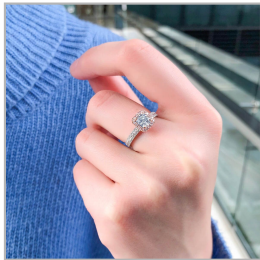

Very Light Blue Diamond Ring, 0.82 Ct. (1.35 Ct. TW), Radiant shape, GIA Certified, 2201747654

Product Details

Display color	Very Light Blue
Shape	Radiant
Weight (main stone)	0.8200
Side Stones Weight (ct.)	0.5300
Center Quantity	1
Clarity	VVS1