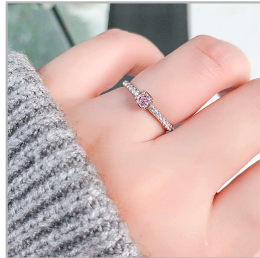

Light Pink Diamond Ring, 0.20 Ct. (0.35 Ct. TW), Cushion shape

Product Details

Display color	Light Pink
Shape	Cushion
Weight (main stone)	0.2000
Side Stones Weight (ct.)	0.1500
Center Quantity	1
Clarity	VS

Gold Weight (g)	1.79
-----------------	------