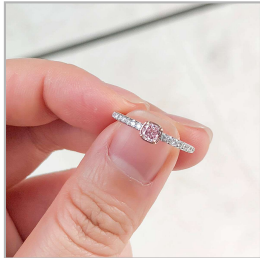

Light Pink Diamond Ring, 0.20 Ct. (0.35 Ct. TW), Cushion shape

Product Details

Display color	Light Pink
Shape	Cushion
Weight (main stone)	0.2000
Side Stones Weight (ct.)	0.1500
Center Quantity	1
Clarity	VS

Gold Weight (g)	1.79
-----------------	------