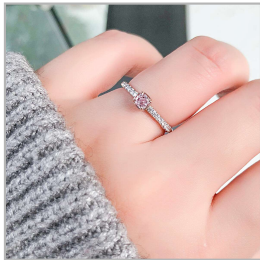

Light Pink Diamond Ring, 0.20 Ct. (0.35 Ct. TW), Cushion shape

Product Details

Display color	Light Pink
Shape	Cushion
Weight (main stone)	0.2000
Side Stones Weight (ct.)	0.1500
Center Quantity	1
Clarity	VS

Gold Weight (g)	1.79
-----------------	------