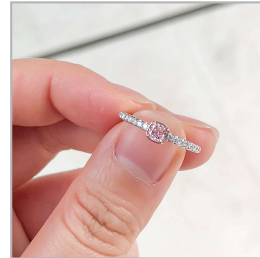

Light Pink Diamond Ring, 0.20 Ct. (0.35 Ct. TW), Cushion shape

Product Details

Display color	Light Pink
Shape	Cushion
Weight (main stone)	0.2000
Side Stones Weight (ct.)	0.1500
Center Quantity	1
Clarity	VS

Gold Weight (g)	1.79
-----------------	------