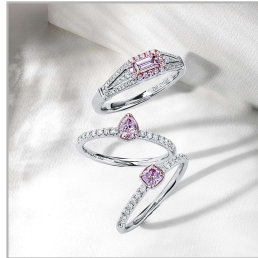

Light Pink Diamond Ring, 0.20 Ct. (0.35 Ct. TW), Cushion shape

Product Details

Display color	Light Pink
Shape	Cushion
Weight (main stone)	0.2000
Side Stones Weight (ct.)	0.1500
Center Quantity	1
Clarity	VS

Gold Weight (g)	1.79
-----------------	------