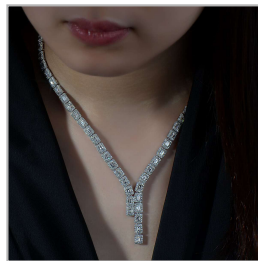

## White Diamond Necklace, 13.06 Ct. (19.16 Ct. TW), Baguette shape

### Product Details

Display color	D-F
Shape	Baguette
Weight (main stone)	13.0600
Side Stones Weight (ct.)	6.1000
Center Quantity	71
Clarity	VVS

Gold Weight (g)	39.47
-----------------	-------