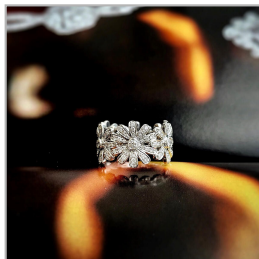

White Diamond Ring, 0.26 Ct. (0.98 Ct. TW), Round shape

Product Details

Display color	F-G
Shape	Round
Weight (main stone)	0.2600
Side Stones Weight (ct.)	0.7200
Center Quantity	6
Clarity	VS

Gold Weight (g)	5.71
Gold Type	18K White