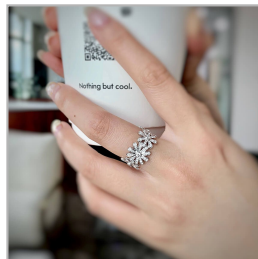

White Diamond Ring, 0.26 Ct. (0.98 Ct. TW), Round shape

Product Details

Display color	F-G
Shape	Round
Weight (main stone)	0.2600
Side Stones Weight (ct.)	0.7200
Center Quantity	6
Clarity	VS

Gold Weight (g)	5.71
Gold Type	18K White