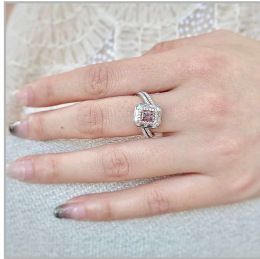

# Fancy Gray Purple Diamond Ring, 0.50 Ct. (1.35 Ct. TW), Emerald shape, GIA Certified, 6262240808

## Product Details

Display color	Fancy Gray Purple
Shape	Emerald
Weight (main stone)	0.5000
Side Stones Weight (ct.)	0.8500
Center Quantity	1
Clarity	I1

Gold Weight (g)	4.11
Certificate	GIA
Certificate	# 6262240808