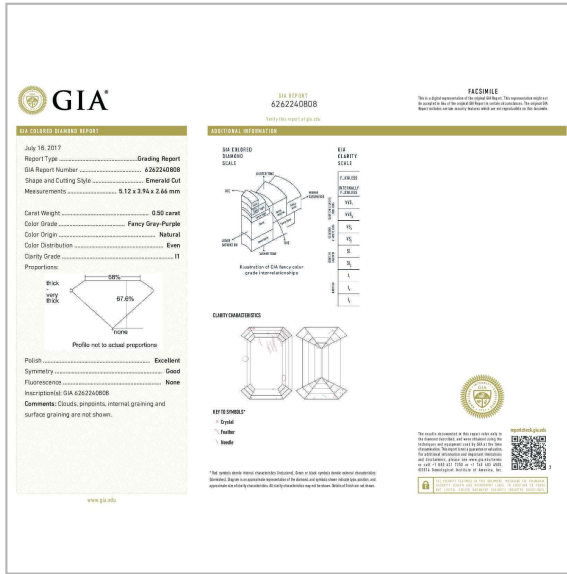

# Fancy Gray Purple Diamond Ring, 0.50 Ct. (1.35 Ct. TW), Emerald shape, GIA Certified, 6262240808

## Product Details

Display color	Fancy Gray Purple
Shape	Emerald
Weight (main stone)	0.5000
Side Stones Weight (ct.)	0.8500
Center Quantity	1
Clarity	I1

Gold Weight (g)	4.11
Certificate	GIA
Certificate	# 6262240808