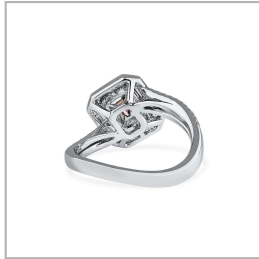

# Fancy Gray Purple Diamond Ring, 0.50 Ct. (1.35 Ct. TW), Emerald shape, GIA Certified, 6262240808

## Product Details

Display color	Fancy Gray Purple
Shape	Emerald
Weight (main stone)	0.5000
Side Stones Weight (ct.)	0.8500
Center Quantity	1
Clarity	I1

Gold Weight (g)	4.11
Certificate	GIA
Certificate	# 6262240808