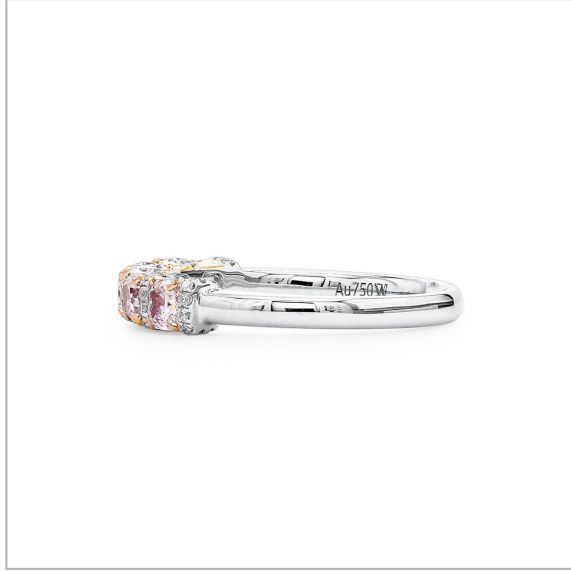

Fancy Pink Diamond Ring, 0.67 Ct. (0.80 Ct. TW), Cushion shape

Product Details

Display color	Fancy Pink
Shape	Cushion
Weight (main stone)	0.6700
Side Stones Weight (ct.)	0.1300
Center Quantity	5
Clarity	SI

Gold Weight (g)	2.86
-----------------	------