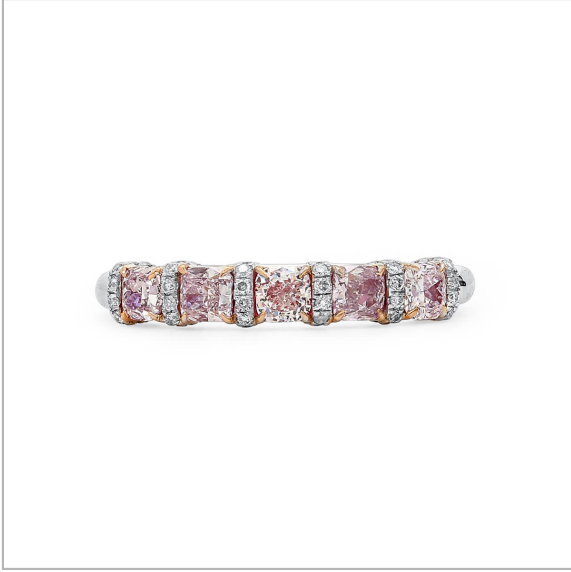

Fancy Pink Diamond Ring, 0.67 Ct. (0.80 Ct. TW), Cushion shape

Product Details

Display color	Fancy Pink
Shape	Cushion
Weight (main stone)	0.6700
Side Stones Weight (ct.)	0.1300
Center Quantity	5
Clarity	SI

Gold Weight (g)	2.86
-----------------	------