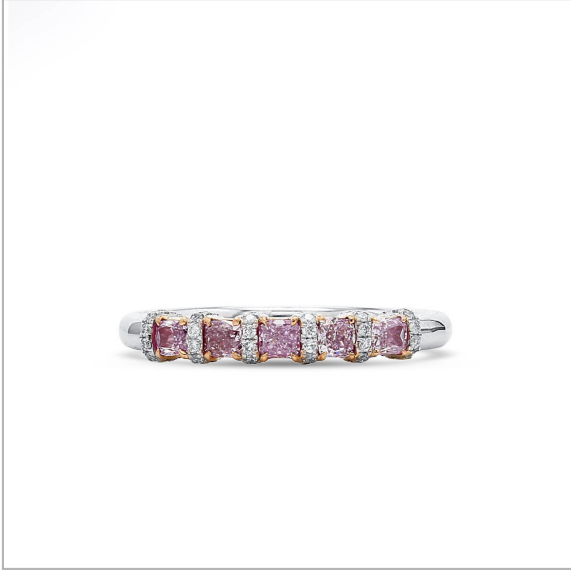

## Fancy Pink Diamond Ring, 0.39 Ct. (0.53 Ct. TW), Cushion shape

### Product Details

---

Display color	Fancy Pink
Shape	Cushion
Weight (main stone)	0.3900
Side Stones Weight (ct.)	0.1400
Center Quantity	5
Clarity	SI

Gold Weight (g)	2.79
-----------------	------

---