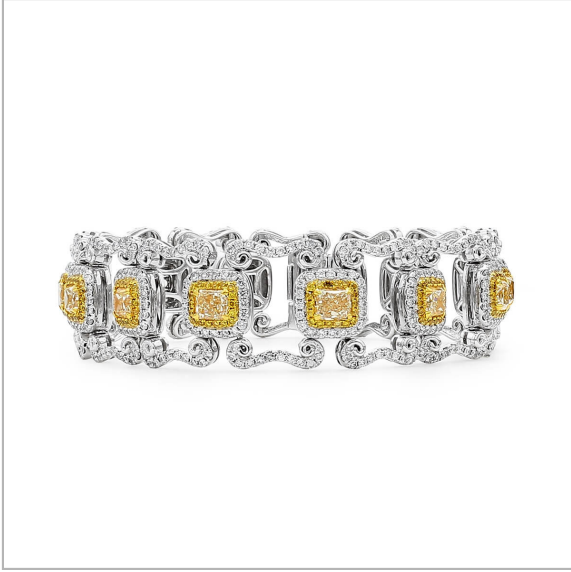

Fancy Yellow Diamond Bracelet, 6.21 Ct. (10.52 Ct. TW), Cushion shape

Product Details

Display color	Fancy Yellow
Shape	Cushion
Weight (main stone)	6.2100
Side Stones Weight (ct.)	4.3100
Center Quantity	14
Clarity	VS

Gold Weight (g)	33.31
-----------------	-------