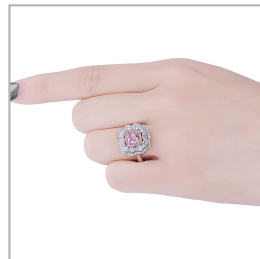

Light Pink Diamond Ring, 0.78 Ct. (2.17 Ct. TW), Radiant shape, GIA Certified, 5182346323

Product Details

Display color	Light Pink
Shape	Radiant
Weight (main stone)	0.7800
Side Stones Weight (ct.)	1.3900
Center Quantity	1
Clarity	SI1