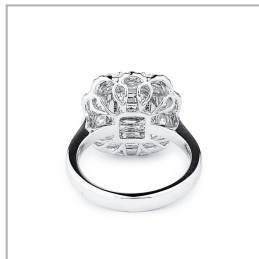

Light Pink Diamond Ring, 0.78 Ct. (2.17 Ct. TW), Radiant shape, GIA Certified, 5182346323

Product Details

Display color	Light Pink
Shape	Radiant
Weight (main stone)	0.7800
Side Stones Weight (ct.)	1.3900
Center Quantity	1
Clarity	SI1

Gold Weight (g)	6.27
Gold Type	18K White
Certificate	GIA
Certificate	# 5182346323

Verify online Certificate