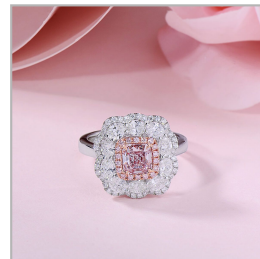

Light Pink Diamond Ring, 0.78 Ct. (2.17 Ct. TW), Radiant shape, GIA Certified, 5182346323

Product Details

Display color	Light Pink
Shape	Radiant
Weight (main stone)	0.7800
Side Stones Weight (ct.)	1.3900
Center Quantity	1
Clarity	SI1