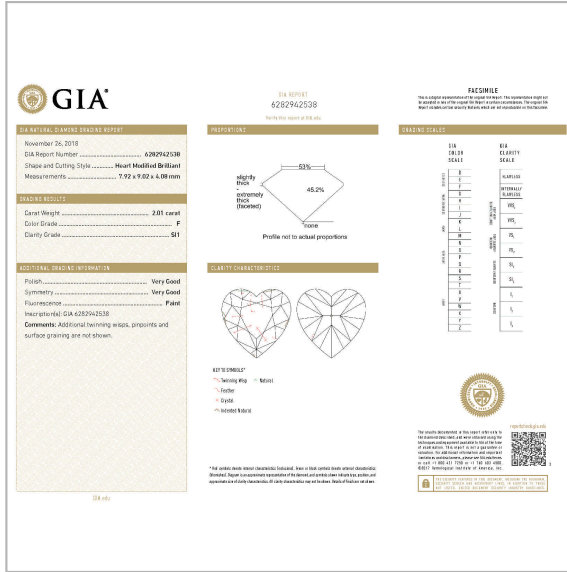

# White Diamond Necklace, 2.01 Ct. (2.19 Ct. TW), Heart shape, GIA Certified, 6282942538

## Product Details

Display color	F
Shape	Heart
Weight (main stone)	2.0100
Side Stones Weight (ct.)	0.1800
Center Quantity	1
Clarity	SI1

Gold Weight (g)	3.50
Certificate	GIA
Certificate	# 6282942538

Verify online Certificate