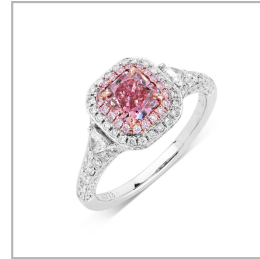

Light Pinkish Brown Diamond Ring, 0.79 Ct. (1.72 Ct. TW), Radiant shape, GIA Certified, 2176451193

Product Details

Display color	Light Pinkish Brown
Shape	Radiant
Weight (main stone)	0.7900
Side Stones Weight (ct.)	0.9300
Center Quantity	1
Clarity	SI2