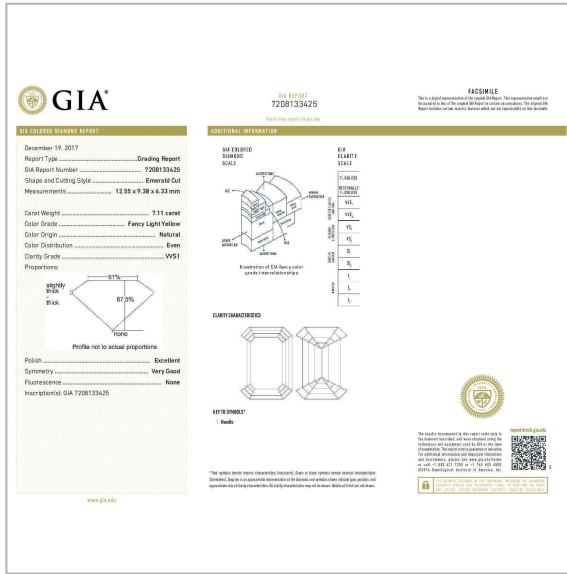

Fancy Light Yellow Diamond Ring, 7.11 Ct. (8.22 Ct. TW), Emerald shape, GIA Certified, 7208133425

Product Details

Display color	Fancy Light Yellow
Shape	Emerald
Weight (main stone)	7.1100
Side Stones Weight (ct.)	1.1100
Center Quantity	1
Clarity	VVS1

Gold Weight (g)	6.91
Certificate	GIA
Certificate	# 7208133425

Verify online Certificate