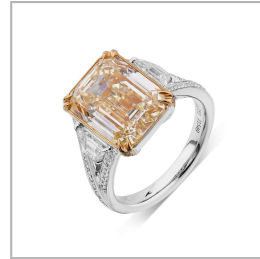

Fancy Light Yellow Diamond Ring, 7.11 Ct. (8.22 Ct. TW), Emerald shape, GIA Certified, 7208133425

Product Details

Display color	Fancy Light Yellow
Shape	Emerald
Weight (main stone)	7.1100
Side Stones Weight (ct.)	1.1100
Center Quantity	1
Clarity	VVS1