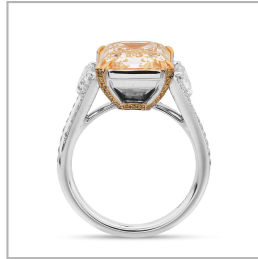

Fancy Light Yellow Diamond Ring, 7.11 Ct. (8.22 Ct. TW), Emerald shape, GIA Certified, 7208133425

Product Details

Display color	Fancy Light Yellow
Shape	Emerald
Weight (main stone)	7.1100
Side Stones Weight (ct.)	1.1100
Center Quantity	1
Clarity	VVS1