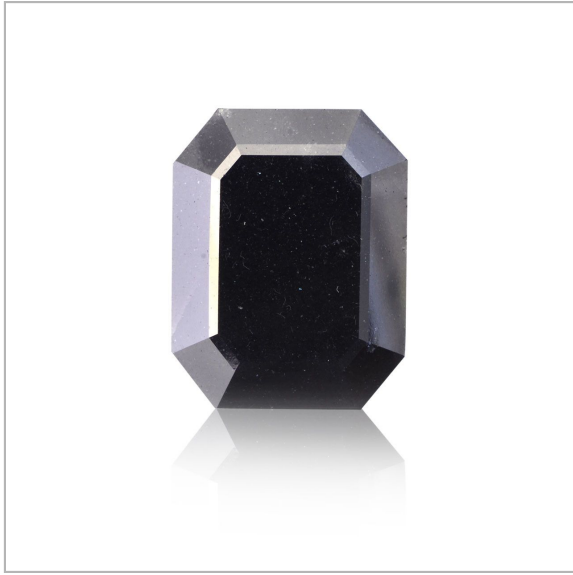

12.00 Carat, Fancy Black Diamond, Emerald shape, GIA Certified, 5172655396

## Product Details

Display color	Fancy Black
Shape	Emerald
Weight	12.0000
Clarity	No
Polish	No
Symmetry	No
Measurements	15.42x12.06x6.40
Cut	No

Certificate	GIA
Certificate	# 5172655396

Verify online Certificate